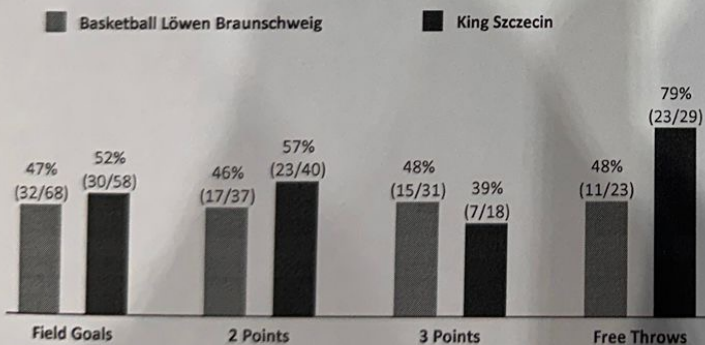

SZC - King Szczecin (Coach: MILOSZEWSKI Arkadiusz)

No.	Name	Min	PTS	2 Points	3 Points	Field Goals	Free Throws	OR	DR	TR	AS	ST	TO	BS	SB	PF	FD	EFF	+/-
*3	MAZURCZAK Andy	25:50	3	0/2 (0%)	1/2 (50%)	1/4 (25%)					5	1	1			3	2	5	9
5	MYERS Teyvon	21:58	8	2/6 (33%)	0/1 (0%)	2/7 (29%)	4/5 (80%)		1	1	5	2	3			5	3	7	-1
*7	NICHOLSON Kassim	23:11	11	1/2 (50%)	0/1 (0%)	1/3 (33%)	9/10 (90%)	2	7	9	2	1	1	1		1	7	20	10
*8	WOODARD James	15:29	8	1/2 (50%)	2/5 (40%)	3/7 (43%)			2	2	1					1	2	7	-8
*10	WOJCIK Szymon	15:33	8	1/4 (25%)	1/1 (100%)	2/5 (40%)	3/3 (100%)	2	2	4		1	1			1	2	9	-8
11	DZIEWA Aleksander	21:41	11	4/7 (57%)	1/4 (25%)	5/11 (45%)			2	2	1			1		1	3	9	1
21	MEIER Tony	19:39	8	2/2 (100%)	1/1 (100%)	3/3 (100%)	1/2 (50%)		3	3			1			2	2	9	0
*27	BROWN Chad	23:07	15	7/10 (70%)		7/10 (70%)	1/1 (100%)	2	3	5			3	1		1	2	15	7
28	ZOLNIEREWICZ Przemyslaw	21:41	16	4/4 (100%)	1/3 (33%)	5/7 (71%)	5/8 (63%)		4	4	1		3	1		3	6	14	-5
31	KOSTRZEWSKI Mateusz	11:51	2	1/1 (100%)		1/1 (100%)			1	1	1					1		4	-5
Team / Coach								2	1	3			1			1		2	
Totals		200:00	90	23/40 (57%)	7/18 (39%)	30/58 (52%)	23/29 (79%)	8	26	34	16	5	14	4		20	29	101	0

BLB	SZC
12 / 20 / 32	8 / 26 / 34
20	16
29	20
18	29
13	14
11	5
28	42
6	12
14	4
22 (43:21)	3 (81:84)
8-0 (10:4)	8-0 (78:80)
Lead Changes: 7	
Times Tied: 3	

LEGEND
Min Minutes Played DR Defensive Rebounds AS Assists BS Blocked Shots PF Fouls +/- Plus-Minus-Rating
DNP Did Not Play OR Offensive Rebounds ST Steals SB Shots Blocked FD Fouls Drawn * Starters
PTS Points TR Total Rebounds TO Turnovers EFF Efficiency = ((PTS + TR + AS + ST + BS) - ((FGA - FGM) + (FTA - FTM) + TO))