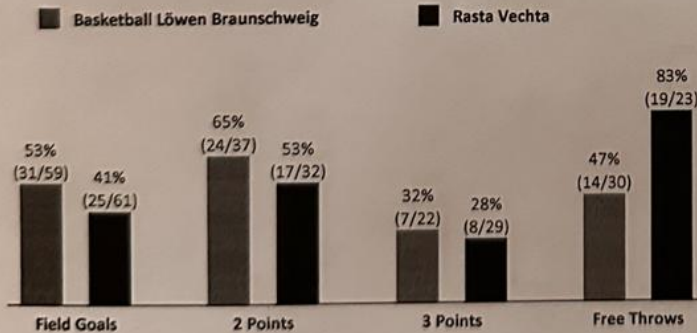

Basketball Löwen Braunschweig

83 : 77

Rasta Vechta

Referee: FINGERLING Stefan
 Umpires: SCHUMACHER Luisa / POTT Christian
 Commissioner:

SA 7 SEP 2024, 18:00, Game-ID: BBL_BLB_VEC

	Q1		Q2		Q3		Q4	
BLB	19	19	22	41	26	67	16	83
VEC	26	26	18	44	15	59	18	77

VEC - Rasta Vechta (Coach: SCHILLER Martin)

No.	Name	Min	PTS	2 Points	3 Points	Field Goals	Free Throws	OR	DR	TR	AS	ST	TO	BS	SB	PF	FD	EFF	+/-
*1	GARDNER Jayden	23:22	6	0/1 (0%)	2/6 (33%)	2/7 (29%)		2	2	4	1	2			1	2	1	8	-11
3	BAYRAM Kaya	DNP																	
6	VAN SLOOTEN Luc	5:01	2				2/2 (100%)		2	2		1	2				1	3	-5
*8	RANDOLPH Brandon	26:19	17	1/6 (17%)	2/7 (29%)	3/13 (23%)	9/10 (90%)		6	6	1	1	1			3	7	13	-2
9	FERNER Joschka	19:33	9		3/6 (50%)	3/6 (50%)			2	2	1		3			1		6	14
*12	ROBINSON Justin	24:52	7	2/3 (67%)	0/3 (0%)	2/6 (33%)	3/5 (60%)				8	2	5			2	2	6	-12
13	TRETTIN Linus	DNP																	
*17	GRÜNLOH Johann	27:49	13	6/6 (100%)		6/6 (100%)	1/2 (50%)	4	6	10	1		2	3		4	4	24	-10
*21	AMINU Joel	24:39	10	3/5 (60%)	1/5 (20%)	4/10 (40%)	1/1 (100%)	1	2	3	2	1	4			2	1	6	-12
25	SHERFIELD Grant	21:41	4	1/5 (20%)	0/1 (0%)	1/6 (17%)	2/2 (100%)	1	1	2	3	4		1	2	2	2	0	-4
41	PANDI Lloyd	18:30	5	2/3 (67%)	0/1 (0%)	2/4 (50%)	1/1 (100%)		3	3	1		2			4	1	5	4
44	COZART Isaiiah	8:14	4	2/3 (67%)		2/3 (67%)		1	1	2			1	1		4		5	8
Team / Coach								3	1	4								4	
Totals		200:00	77	17/32 (53%)	8/29 (28%)	25/61 (41%)	19/23 (83%)	12	26	38	18	7	24	4	2	24	19	80	-6