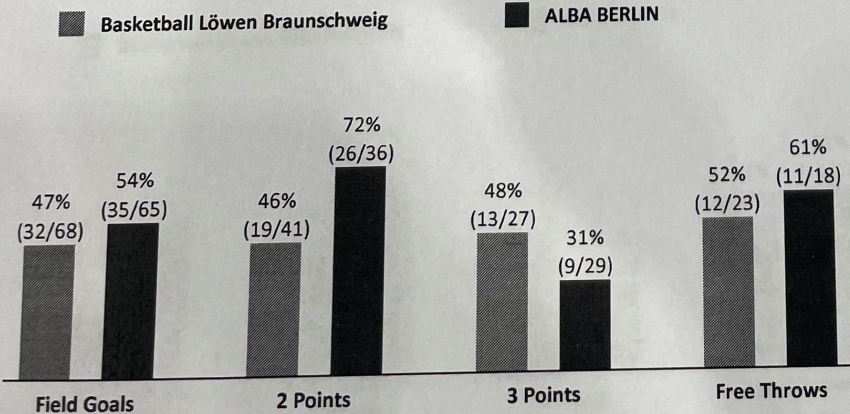

BER - ALBA BERLIN (Coach: GONZALEZ Israel)

No.	Name	Min	PTS	2 Points	3 Points	Field Goals	Free Throws	OR	DR	TR	AS	ST	TO	BS	SB	PF	FD	EFF	+/-	
*0	BROWN Sterling	25:26	21	3/3 (100%)	5/7 (71%)	8/10 (80%)	0/1 (0%)	1	2	3	2	2	3			4	2	22	-2	
*5	WETZELL Yanni	15:46	13	6/10 (60%)		6/10 (60%)	1/3 (33%)	1	3	4			1			3	3	10	-3	
6	DELOW Malte	19:03	4	1/2 (50%)	0/2 (0%)	1/4 (25%)	2/2 (100%)	1	2	3	4	1	2	1		2	1	8	-2	
9	MATTISSECK Jonas	18:09	11	1/3 (33%)	3/6 (50%)	4/9 (44%)			1	1	1				1	2	3	8	9	
10	SCHNEIDER Tim	17:43	5	1/1 (100%)	0/4 (0%)	1/5 (20%)	3/4 (75%)	2	2	4	2		1			1	3	5	-4	
11	THOMAS Matt	DNP																	7	
16	NIKIC Kresimir	8:45	6	3/3 (100%)		3/3 (100%)						1				1	3	5	3	
*17	ALVARADO Oscar	18:37	3		1/3 (33%)	1/3 (33%)		1		1	4		1			1	4	4	-5	
*19	OLINDE Louis	24:25	4	1/2 (50%)	0/2 (0%)	1/4 (25%)	2/2 (100%)		1	1	3		1	1		2	2	18	3	
21	KOUMADJE Christ	15:15	14	6/7 (86%)		6/7 (86%)	2/3 (67%)	1	5	6			1			3		-2	3	
25	RAPIEQUE Elias	14:34	0		0/4 (0%)	0/4 (0%)			2	2	1		1					3	19	
*34	BEAN Justin	22:17	9	4/5 (80%)	0/1 (0%)	4/6 (67%)	1/3 (33%)	3	9	12	1	1			1			0		
Team / Coach									2	2			2					0		
Totals			200:00	90	26/36 (72%)	9/29 (31%)	35/65 (54%)	11/18 (61%)	10	29	39	19	4	13	2	3	22	24	104	1

BRA	Rebounds OR/DR/TR	BER
14 / 24 / 38		10 / 29 / 39
21	Assists	19
24	Fouls	22
22	Fouls Drawn	24
9	Turnovers	13
4	Steals	4
32	Points in the Paint	46
20	Second Chance Points	13
8	Fast Break Points	4
5 (89:84)	Biggest Lead	12 (18:30)
11-0 (34:32)	Biggest Scoring Run	8-0 (18:30)
	Lead Changes: 17	
	Times Tied: 11	

LEGEND
Min Minutes Played   DR Defensive Rebounds   AS Assists   BS Blocked Shots   PF Fouls   +/- Plus-Minus-Rating
DNP Did Not Play   OR Offensive Rebounds   ST Steals   SB Shots Blocked   FD Fouls Drawn   * Starters
PTS Points   TR Total Rebounds   TO Turnovers   EFF Efficiency = ((PTS + TR + AS + ST + BS) - ((FGA - FGM) + (FTA - FTM) + TO))