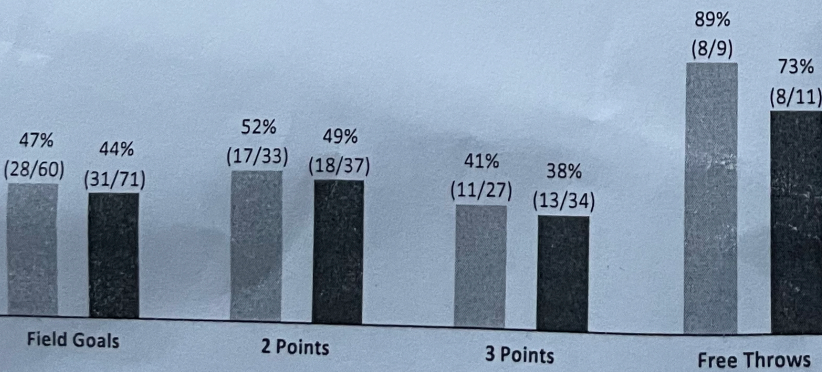

BRA - Löwen Braunschweig (Coach: RAMIREZ Jesus)

No.	Name	Min	PTS	2 Points	3 Points	Field Goals	Free Throws	OR	DR	TR	AS	ST	TO	BS	SB	PF	FD	EFF	+/-						
*1	CROCKETT TJ	28:09	24	4/5 (80%)	5/12 (42%)	9/17 (53%)	1/1 (100%)	1	2	3	3		2			3	3	4	3						
*3	TISCHLER Nicholas	24:01	3	1/2 (50%)	0/2 (0%)	1/4 (25%)	1/2 (50%)	1	1	2	5		2			2		1	-1						
4	AYDINOGLU Gian	6:49	2	1/2 (50%)		1/2 (50%)			1	1	1		2			2		1	-1						
6	ZYKLA Ferdinand	24:28	13	2/4 (50%)	3/6 (50%)	5/10 (50%)			5	5	3	3	1			1	1	18	1						
7	LONCAR Marcus	16:43	6	2/3 (67%)		2/3 (67%)	2/2 (100%)	1	1	2	1	2	1		1	2	2	9	-1						
10	FRU Sananda	19:24	2	1/3 (33%)	0/1 (0%)	1/4 (25%)		1	2	3				2		2	2	4	-4						
13	TISCHLER Brandon	20:56	8	1/3 (33%)	2/3 (67%)	3/6 (50%)		4	1	5	1		2	1		1		10	-2						
*14	RORIE Ahmaad	27:24	6	2/8 (25%)	0/3 (0%)	2/11 (18%)	2/2 (100%)		1	1	3		1			1	1	0	7						
*15	PETERKA Martin	28:16	11	1/1 (100%)	3/6 (50%)	4/7 (57%)		1	4	5	1		1			1		13	23						
30	GERHARDT Mertcan	DNP																							
31	NJIE Barra	3:13	0	0/2 (0%)		0/2 (0%)					2				1			0	0						
*43	SYLLA Amar	25:37	8	3/4 (75%)	0/1 (0%)	3/5 (60%)	2/4 (50%)	3	4	7	1		2	1		3	2	11	-2						
Team / Coach									2	2							2								
Totals								225:00	83	18/37 (49%)	13/34 (38%)	31/71 (44%)	8/11 (73%)	12	24	36	21	5	14	4	2	16	16	92	8

Frankfurt Skyliners

Löwen Braunschweig

FRA	BRA
6 / 28 / 34	12 / 24 / 36
20	21
16	16
16	16
18	14
8	5
26	26
8	8
11	9
6 (28:22)	10 (73:83)
10-0 (28:22)	12-0 (73:83)
	Lead Changes: 11
	Times Tied: 5