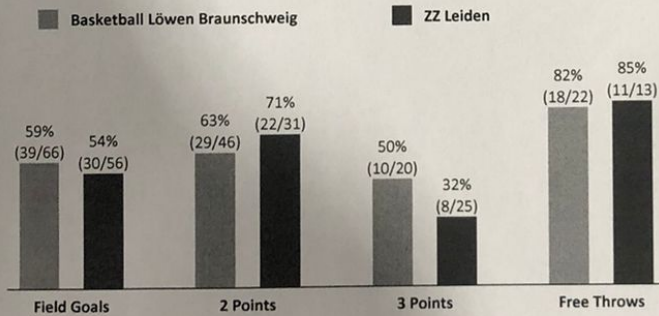

LEI - ZZ Leiden (Coach:)

No.	Name	Min	PTS	2 Points	3 Points	Field Goals	Free Throws	OR	DR	TR	AS	ST	TO	BS	SB	PF	FD	EFF	+/-	
2	BOUWKNECHT M.	19:16	4	1/4 (25%)	0/1 (0%)	1/5 (20%)	2/2 (100%)	1		1	6	2	4			3	4	5	-15	
*3	JONEST.	18:38	14	4/4 (100%)	2/5 (40%)	6/9 (67%)			2	2	1	1	1					14	-11	
*5	VERVERS M.	21:38	6	1/1 (100%)	0/3 (0%)	1/4 (25%)	4/4 (100%)		2	2	5		3			2	2	7	-15	
8	V. D. SCHALIE L.	23:01	5	1/1 (100%)	1/3 (33%)	2/4 (50%)			1	1	2		3			2	3	3	-13	
*9	V. D. ELZEN S.	22:00	7	2/2 (100%)	1/3 (33%)	3/5 (60%)			2	2	6		2			3	1	11	-7	
10	SCHAFTENAAR R.	16:40	8	4/6 (67%)	0/1 (0%)	4/7 (57%)			2	2				1			1	8	-18	
11	BOS R.	4:28	0		0/1 (0%)	0/1 (0%)							3					-4	-5	
12	SICKING J.	24:15	14	1/2 (50%)	3/4 (75%)	4/6 (67%)	3/4 (75%)		1	1		1	2	1		3	2	12	-12	
*13	V. BREE L.	15:45	2	1/1 (100%)	0/3 (0%)	1/4 (25%)					2		1			1		0	-15	
17	KRUIHOF L.	10:59	1	0/2 (0%)		0/2 (0%)	1/2 (50%)		2	2	3	1			1	1	1	4	-15	
*45	GROSS A.	23:20	18	7/8 (88%)	1/1 (100%)	8/9 (89%)	1/1 (100%)	1	3	4				1		2	2	22	-9	
Team / Coach								3	1	4			1				3			
Totals			200:00	79	22/31 (71%)	8/25 (32%)	30/56 (54%)	11/13 (85%)	5	16	21	25	5	20	3	1	17	13	85	-27

BRA	LEI
14 / 20 / 34	Rebounds OR/DR/TR
28	Assists
13	Fouls
18	Fouls Drawn
14	Turnovers
9	Steals
58	Points in the Paint
13	Second Chance Points
21	Fast Break Points
28 (89:61)	Biggest Lead
10-0 (89:61)	Biggest Scoring Run
	Lead Changes: 6
	Times Tied: 2

LEGEND

Min Minutes Played DR Defensive Rebounds AS Assists BS Blocked Shots PF Fouls +/- Plus-Minus-Rating
DNP Did Not Play OR Offensive Rebounds ST Steals SB Shots Blocked FD Fouls Drawn * Starters
PTS Points TR Total Rebounds TO Turnovers EFF Efficiency = ((PTS + TR + AS + ST + BS) - ((FGA - FGM) + (FTA - FTM) + TO))