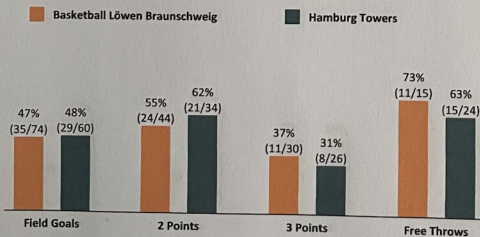

HAM - Hamburg Towers (Coach: BARLOSHKY Benka)

No.	Name	Min	PTS	2 Points	3 Points	Field Goals	Free Throws	OR	DR	TR	AS	ST	TO	BS	SB	PF	FD	EFF	+/-
1	KRAUSE Niklas	DNP																	
2	GOMEZ Terrell	24:09	6		2/6 (33%)	2/6 (33%)							5			1	2	5	-19
3	HUGHES Mark	DNP																	
5	BRAUNER Nico	13:36	3		1/3 (33%)	1/3 (33%)						1				2		2	-18
7	MEISNER Lukas	16:17	3	0/2 (0%)	1/4 (25%)	1/6 (17%)			2	2	2				1	2		2	-19
10	DZIEWA Aleksander	19:45	18	7/9 (78%)	0/2 (0%)	7/11 (64%)	4/6 (67%)	1	3	4	2		3	2	2	1	3	17	-15
*11	CHRISTMAS William	29:24	17	5/6 (83%)	1/1 (100%)	6/7 (86%)	4/6 (67%)	1	3	4	4	3	2	1		2	6	24	9
*12	HINRICHS Seth	29:20	3		1/3 (33%)	1/3 (33%)			1	1			2			2	1	0	9
*13	KING Vincent	34:45	20	6/11 (55%)	2/6 (33%)	8/17 (47%)	2/5 (40%)	2	4	6		2	2	1	3	2	4	15	-4
*18	WOBO Jonas	14:42	7	3/5 (60%)		3/5 (60%)	1/1 (100%)		7	7			1	1		1	4	12	7
29	HOFFMANN Linus	2:32	0	0/1 (0%)	0/1 (0%)	0/2 (0%)		1	1	1						1		-1	-14
*42	DURHAM Aljami	15:30	4				4/6 (67%)		1	1	1	1	1			5	3	4	9
Team / Coach								4	3	7			2					5	
Totals		200:00	81	21/34 (62%)	8/26 (31%)	29/60 (48%)	15/24 (63%)	9	24	33	15	6	15	5	6	19	23	85	-11

BRA	HAM
14 / 23 / 37	9 / 24 / 33
22	15
24	19
19	23
10	15
9	6
30	38
19	12
12	8
12 (79:67)	6 (0:6)
7-0 (22:16)	7-0 (49:48)
	Lead Changes: 7
	Times Tied: 1

LEGEND
Min Minutes Played DR Defensive Rebounds AS Assists BS Blocked Shots PF Fouls
DNP Did Not Play OR Offensive Rebounds ST Steals SB Shots Blocked FD Fouls Drawn +/- Plus-Minus-Rating
PTS Points TR Total Rebounds TO Turnovers EFF Efficiency = ((PTS + TR + AS + ST + BS) - ((FGA - FGM) + (FTA - FTM) + TO))