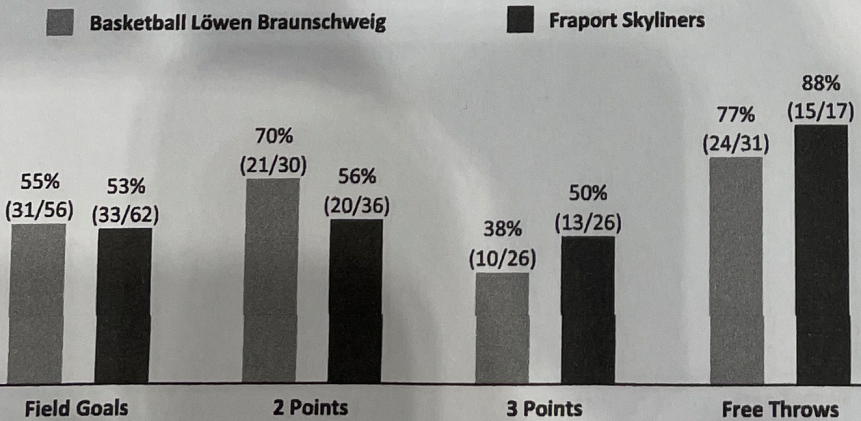

FRA - Fraport Skyliners (Coach: HAMMINK Geert)

No.	Name	Min	PTS	2 Points	3 Points	Field Goals	Free Throws	OR	DR	TR	AS	ST	TO	BS	SB	PF	FD	EFF	+/-
0	WANK Lukas	25:32	17	2/3 (67%)	3/4 (75%)	5/7 (71%)	4/4 (100%)	2	2	4	3	2	1	1	1	1	3	24	1
4	SAMARE Jordan	13:27	10	5/5 (100%)		5/5 (100%)		1		1		1	2			4		10	-5
7	BELIAUSKAS Laurynas	25:47	25	3/6 (50%)	6/9 (67%)	9/15 (60%)	1/2 (50%)		3	3	5	2	1			4	4	27	7
*8	OBIESIE Joshua	20:10	8	2/4 (50%)	1/2 (50%)	3/6 (50%)	1/1 (100%)		4	4	5	1	5			4	1	10	-9
12	GEBEN Martinas	19:17	13	3/7 (43%)	0/1 (0%)	3/8 (38%)	7/8 (88%)	2	1	3	1		2			2	5	9	-6
*21	BRENNEKE Lorenz	20:33	4	2/3 (67%)		2/3 (67%)			2	2	4	1		2		2	1	12	17
22	ONYEJIKA Justin	DNP																	
*23	ROBERTSON Quantez	15:22	0		0/3 (0%)	0/3 (0%)					6	1	2			2	1	2	-8
30	FRAZIER J. J.	24:48	5	1/4 (25%)	1/5 (20%)	2/9 (22%)					1	3				4	3	2	8
*37	TUBUTIS Einarus	26:43	12	2/4 (50%)	2/2 (100%)	4/6 (67%)	2/2 (100%)		3	3	1	1				3	1	15	-10
*44	ADEKUNLE Nolan	6:00	0										1					-1	-6
98	HECKER Felix	2:21	0															0	1
Team / Coach								2	2	4						1		4	
Totals		200:00	94	20/36 (56%)	13/26 (50%)	33/62 (53%)	15/17 (88%)	7	17	24	26	12	14	3	1	27	19	114	-2

BRA	FRA
14 / 21 / 35	7 / 17 / 24
25	26
19	27
26	19
19	14
8	12
38	34
20	9
6	
14 (75:61)	4 (27:31)
10-0 (45:37)	10-0 (23:26)
Lead Changes: 12	
Times Tied: 10