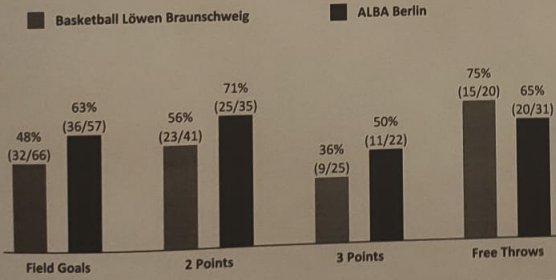

BER - ALBA Berlin (Coach: GONZALES Israel)

No.	Name	Min	PTS	2 Points	3 Points	Field Goals	Free Throws	OR	DR	TR	AS	ST	TO	BS	SB	PF	FD	EFF	+/-	
*1	PROCIDA G.	19:17	12	2/3 (67%)	2/4 (50%)	4/7 (57%)	2/3 (67%)		1	1	3	2	1			2	2	13	5	
2	MACHOWSKI N.	17:49	9	1/2 (50%)	1/3 (33%)	2/5 (40%)	4/4 (100%)	1		1	7	1	5				3	10	14	
*7	WETZELLY.	15:13	12	5/6 (83%)		5/6 (83%)	2/5 (40%)	3	6	9			1	2		2	4	16	7	
9	MATTISECK J.	21:19	6		1/3 (33%)	1/3 (33%)	3/3 (100%)		1	1	2	1	1			2	3	7	11	
10	SCHNEIDER T.	13:09	10	0/1 (0%)	3/3 (100%)	3/4 (75%)	1/2 (50%)		1	1	3					1	1	12	12	
11	SCHULTE R.	4:26	0															1	-3	
*19	OLINDE L.	19:13	3	1/1 (100%)		1/1 (100%)	1/2 (50%)		4	4	1	2	3	1			5	7	8	
21	KOUMADJE C.	14:23	13	5/7 (71%)		5/7 (71%)	3/6 (50%)		4	4		2	1			3	4	11	-1	
*43	SIKMA L.	15:59	10	3/6 (50%)	1/1 (100%)	4/7 (57%)	1/3 (33%)		2	2	3		1			1	4	9	3	
44	LAMMERS B.	16:14	11	4/5 (80%)		4/5 (80%)	3/3 (100%)	1	2	3	2		1			4	2	14	11	
*45	BLATT T.	22:11	8	1/1 (100%)	2/4 (50%)	3/5 (60%)		1	3	4	4	1	5			4		10	1	
50	ZOOSMAN Y.	20:47	9	3/3 (100%)	1/4 (25%)	4/7 (57%)			4	4	4	1	2			3	17	7		
Team / Coach									2	2		1					1			
Totals			200:00	103	25/35 (71%)	11/22 (50%)	36/57 (63%)	20/31 (65%)	8	28	36	30	9	22	4		19	31	128	15

BRA	BER
6 / 17 / 23	8 / 28 / 36
26	30
31	19
19	31
21	22
15	9
36	38
7	12
9	6
0 (2:2)	17 (86:103)
6-0 (72:81)	8-0 (9:18)
Lead Changes: 0	
Times Tied: 4	

LEGEND

Min Minutes Played
DNP Did Not Play
PTS Points

AS Assists
ST Steals
TO Turnovers

PF Fouls
FD Fouls Drawn

+/- Plus-Minus-Rating
* Starters