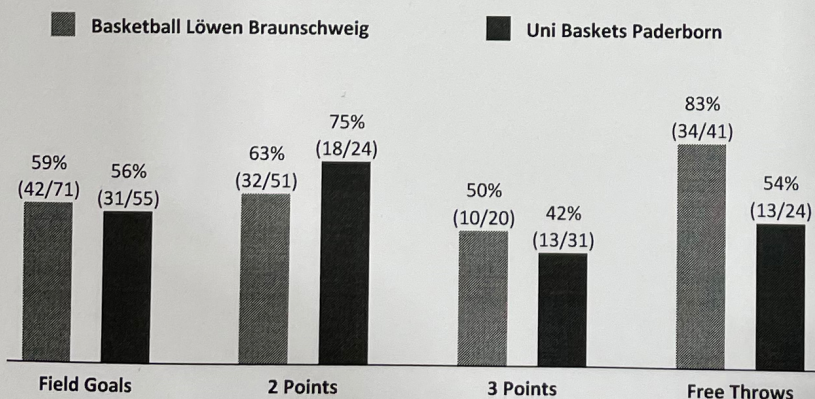

PAD - Uni Baskets Paderborn (Coach: ESTERKAMP Steven Michael)

No.	Name	Min	PTS	2 Points	3 Points	Field Goals	Free Throws	OR	DR	TR	AS	ST	TO	BS	SB	PF	FD	EFF	+/-
2	RIDDER Jannis	16:52	12	4/4 (100%)	1/3 (33%)	5/7 (71%)	1/2 (50%)		1	1	1	2	2			2	2	11	-6
3	ANDERSON Marcus	22:40	9	0/1 (0%)	3/5 (60%)	3/6 (50%)		1	2	3	4	3	4	1		2		13	-7
*4	ANTHONY Connor Van	24:27	10	2/2 (100%)	2/3 (67%)	4/5 (80%)	0/1 (0%)	1	3	4	4	2	5	1		3	8	14	-24
5	JAMES Fleming	20:05	14	2/4 (50%)	3/5 (60%)	5/9 (56%)	1/2 (50%)		2	2			5			3	1	6	-17
*11	DREWS Oshane	16:52	11	3/3 (100%)	0/2 (0%)	3/5 (60%)	5/7 (71%)		2	2	3	1	6			5	5	7	-28
12	LINSSEN Marten	16:58	8	2/3 (67%)		2/3 (67%)	4/8 (50%)	1	1	2	3	1	2	1		2	6	8	-31
*13	GROSSMANN Jens	13:59	3		1/3 (33%)	1/3 (33%)					1		1				1	1	-23
19	KONRADT Johannes	9:41	2	1/3 (33%)	0/2 (0%)	1/5 (20%)			2	2	1					2		1	-14
*20	JOCELYN Travis	19:13	9		3/6 (50%)	3/6 (50%)					1		1			4	1	6	-28
22	KAYSER Aaron	11:31	6	3/3 (100%)		3/3 (100%)			3	3	1		3			3	1	7	-5
*28	LAGERPUSCH Lars	11:31	2	1/1 (100%)		1/1 (100%)	0/2 (0%)	3	1	4			2			2	1	2	-4
34	KJARTANSSON Agust	16:11	2		0/2 (0%)	0/2 (0%)	2/2 (100%)		1	1	2		5			3	1	-2	-13
Team / Coach								2	2	4									4
Totals		200:00	88	18/24 (75%)	13/31 (42%)	31/55 (56%)	13/24 (54%)	8	20	28	21	9	36	3		31	27	78	-40

BLB	PAD
11 / 22 / 33	8 / 20 / 28
29	Rebounds OR/DR/TR
28	Assists
31	Fouls
19	Fouls Drawn
25	Turnovers
58	Steals
17	Points in the Paint
2	Second Chance Points
43 (115:72)	Fast Break Points
13-0 (41:23)	Biggest Lead
	Biggest Scoring Run
	Lead Changes: 1
	Times Tied: 6