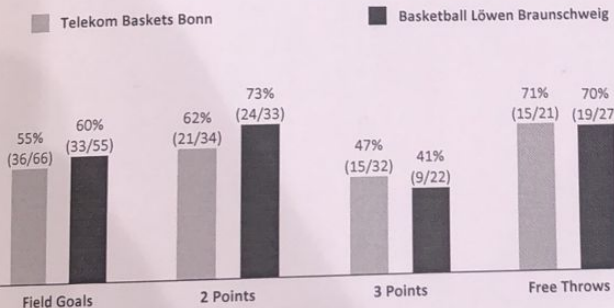

Referee: /
 Umpires: /
 Commissioner:

Attendance: 2.000
 FR 17 SEP 2021, 18:00, Game-ID: TESTSPIELBS

	Q1		Q2		Q3		Q4	
TBB	28	28	25	53	22	75	27	102
BLB	28	28	25	53	17	70	24	94

TBB - Telekom Baskets Bonn (Coach: IISALO Toumas)

No.	Name	Min	PTS	2 Points	3 Points	Field Goals	Free Throws	OR	DR	TR	AS	ST	TO	BS	SB	PF	FD	EFF	+/-
*3	WARD Tyson	28:20	15	4/6 (67%)	2/5 (40%)	6/11 (55%)	1/3 (33%)	3	1	4	6	2	1	1	1	4	20	14	
4	GORHAM Justin	23:59	11	4/5 (80%)	1/1 (100%)	5/6 (83%)			6	6	1		2		1	3	2	15	-6
7	MBOYA KOTIENO Marek	DNP																	
9	TADDA Karsten	20:45	7	1/1 (100%)	1/2 (50%)	2/3 (67%)	2/2 (100%)	1	2	3	2		2			3	2	9	-2
*10	KULVIETIS Saulius	26:12	11	1/3 (33%)	3/4 (75%)	4/7 (57%)		1	1	2	2		2			3	2	9	-7
12	BOWLIN Skyler	25:34	10	2/2 (100%)	2/6 (33%)	4/8 (50%)		1	1	2	2	1	4			1	7	7	
*20	MORGAN Jeremy	23:12	21	0/2 (0%)	5/11 (45%)	5/13 (38%)	6/6 (100%)	1	2	3	3	2	2			4	3	19	5
*21	KRATZER Leon	20:28	10	5/7 (71%)		5/7 (71%)	0/3 (0%)	4	1	5	1	3	1			3	6	13	20
24	HASBARGEN Tim	11:00	5	1/3 (33%)	1/2 (50%)	2/5 (40%)			1	1	1				1	3	4	-5	
*33	JACKSON-CARTWRIGHT Parker	20:30	12	3/5 (60%)	0/1 (0%)	3/6 (50%)	6/7 (86%)	1	3	4	6	2	1		2	4	7	19	14
Team / Coach								1		1			1						0
Totals		200:00	102	21/34 (62%)	15/32 (47%)	36/66 (55%)	15/21 (71%)	13	17	30	24	10	16	1	4	25	26	115	8

TBB	BLB
13 / 17 / 30	9 / 20 / 29
24	Rebounds
25	Assists
26	Fouls
16	Fouls Drawn
10	Turnovers
10	Steals
34	Points in the Paint
17	Second Chance Points
10	Fast Break Points
12 (47:35)	Biggest Lead
11-0 (39:29)	Biggest Scoring Run
	Lead Changes: 14
	Times Tied: 8