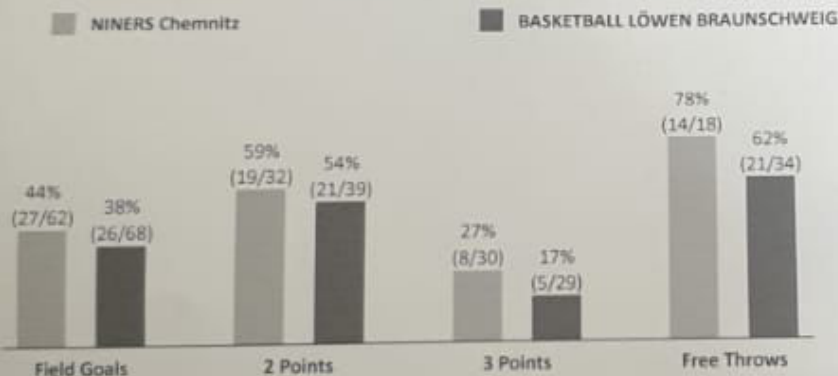

BRA - BASKETBALL LÖWEN BRAUNSCHWEIG (Coach: RAMIREZ Jesus)

No.	Name	Min	PTS	2 Points	3 Points	Field Goals	Free Throws	OR	DR	TR	AS	ST	TO	BS	SB	PF	FD	EFF	+/-
*0	BROWN Quindarius	30:01	8	3/8 (38%)	0/2 (0%)	3/10 (30%)	2/4 (50%)	4	3	7	6	1	2		1	4	3	11	0
3	TISCHLER Nicholas	23:56	9	4/6 (67%)	0/2 (0%)	4/8 (50%)	1/1 (100%)	1		1	1	4					5	4	13
4	VAN SLOOTEN Luc	13:39	7	2/2 (100%)	0/5 (0%)	2/7 (29%)	3/5 (60%)		1	1	2	3	2				3	3	9
*5	KLASSEN Owen	20:46	8	2/7 (29%)		2/7 (29%)	4/4 (100%)	3	2	5	3		2						-5
8	ROOSCH Simon	DNP																	
*13	TISCHLER Brandon	21:19	2	0/2 (0%)	0/2 (0%)	0/4 (0%)	2/4 (50%)	1	4	5			3	1	2	3	2	-1	-3
*15	PETERKA Martin	23:06	14	4/5 (80%)	2/4 (50%)	6/9 (67%)	0/1 (0%)	2	2	4	2		2			3	4	12	5
19	SEHNAL Ondrej	22:08	12	1/1 (100%)	3/7 (43%)	4/8 (50%)	1/2 (50%)	1	3	4	3		2					6	-5
*21	AMAIZE Robin	25:26	10	2/5 (40%)	0/7 (0%)	2/12 (17%)	6/7 (86%)	1	4	5	1			1	1	1	5	6	-5
44	TURLIDIC Benedikt	19:39	8	3/3 (100%)		3/3 (100%)	2/6 (33%)	3	3	6	1	1				2	3	12	5
Team / Coach								2	1	3		1					2		
Totals		200:00	78	21/39 (54%)	5/29 (17%)	26/68 (38%)	21/34 (62%)	18	23	41	19	9	14	2	4	18	26	80	2

CHE	BRA
10 / 29 / 39	18 / 23 / 41
23	Rebounds
27	Assists
18	Fouls
18	Fouls Drawn
8	Turnovers
30	Steals
15	Points in the Paint
	Second Chance Points
	Fast Break Points
17 (47:30)	Biggest Lead
17-0 (47:30)	Biggest Scoring Run
	Lead Changes: 8
	Times Tied: 14

EASycREDIT-BBL.DE

Alle offiziellen Statistiken der easyCredit BBL, Daten, Rekorde usw. gibt es auf easyCredit-BBL.de! News, Stats, Tabelle und Spielplan für unterwegs: Kostenlos für iOS und Android in der offiziellen Liga-App!

MAGENTA SPORT

Keinen Korb mehr verpassen - Alle Spiele der easyCredit BBL und des MagentaSport BBL Pokals LIVE und in HD! Das größte Basketball-Angebot Deutschlands zuhause und mobil! www.MagentaSport.de

LEGEND

Min Minutes Played DR Defensive Rebounds AS Assists BS Blocked Shots PF Fouls +/- Plus-Minus-Rating
DNP Did Not Play OR Offensive Rebounds ST Steals SB Shots Blocked FD Fouls Drawn * Starters
PTS Points TR Total Rebounds TO Turnovers EFF Efficiency = ((PTS + TR + AS + ST + BS) - ((FGA - FGM) + (FTA - FTM) + TO))