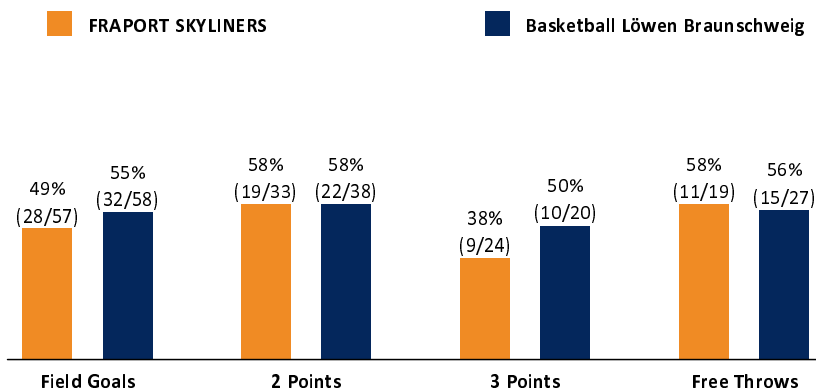

BRA - Basketball Löwen Braunschweig (Coach: RAMIREZ Jesus)

No.	Name	Min	PTS	2 Points	3 Points	Field Goals	Free Throws	OR	DR	TR	AS	ST	TO	BS	SB	PF	FD	EFF	+/-	
*0	BROWN Tookie	23:41	13	5/8 (63%)	1/2 (50%)	6/10 (60%)	0/3 (0%)	1	2	3	3	1	4		1	2	3	9	0	
1	KRÄMER David	24:58	14	2/3 (67%)	2/4 (50%)	4/7 (57%)	4/4 (100%)		5	5	3	3	2			4	5	20	19	
3	TISCHLER Nicholas	8:27	0						1	1			2			3		-1	-5	
*5	KLASSEN Owen	25:08	13	3/6 (50%)		3/6 (50%)	7/12 (58%)	2	6	8	3	1	1			4	7	16	-3	
8	ROOSCH Simon	DNP																		
10	FRU Sananda	0:09	0															0	0	
*13	TISCHLER Brandon	12:14	2	0/1 (0%)		0/1 (0%)	2/2 (100%)		2	2						2	2	3	-2	
*15	PETERKA Martin	31:54	16	2/4 (50%)	4/7 (57%)	6/11 (55%)		2	2	4	2						1	17	16	
19	SEHNAL Ondrej	26:05	14	4/6 (67%)	2/4 (50%)	6/10 (60%)	0/4 (0%)		2	2	6	2	4			3	4	12	22	
*21	AMAIZE Robin	31:31	13	4/6 (67%)	1/3 (33%)	5/9 (56%)	2/2 (100%)	1	2	3	4				1	2	2	16	4	
44	TURUDIC Benedikt	15:53	4	2/4 (50%)		2/4 (50%)		1		1	1	3	1			4	1	6	14	
Team / Coach								2	2	4			1				3			
Totals			200:00	89	22/38 (58%)	10/20 (50%)	32/58 (55%)	15/27 (56%)	9	24	33	22	10	15		2	24	25	101	13

FRA	BRA
10 / 23 / 33	Rebounds OR/DR/TR 9 / 24 / 33
17	Assists 22
25	Fouls 24
24	Fouls Drawn 25
21	Turnovers 15
4	Steals 10
22	Points in the Paint 30
8	Second Chance Points 9
8	Fast Break Points 6
10 (32:22)	Biggest Lead 13 (76:89)
10-0 (29:20)	Biggest Scoring Run 9-0 (59:68)
	Lead Changes: 4
	Times Tied: 12

EASYCREDIT-BBL.DE

Alle offiziellen Statistiken der easyCredit BBL, Daten, Rekorde uvm. gibt es auf easyCredit-BBL.de! Und für unterwegs: die neue offizielle Liga-App, kostenfrei für iOS und Android.

MAGENTASPORT.DE

Keinen Korb mehr verpassen - Alle Spiele der easyCredit Basketball Bundesliga und des MagentaSport BBL Pokals live auf MagentaSport.de

LEGEND
Min Minutes Played   DR Defensive Rebounds   AS Assists   BS Blocked Shots   PF Fouls   +/- Plus-Minus-Rating
DNP Did Not Play   OR Offensive Rebounds   ST Steals   SB Shots Blocked   FD Fouls Drawn   * Starters
PTS Points   TR Total Rebounds   TO Turnovers   EFF Efficiency = ((PTS + TR + AS + ST + BS) - ((FGA - FGM) + (FTA - FTM) + TO))