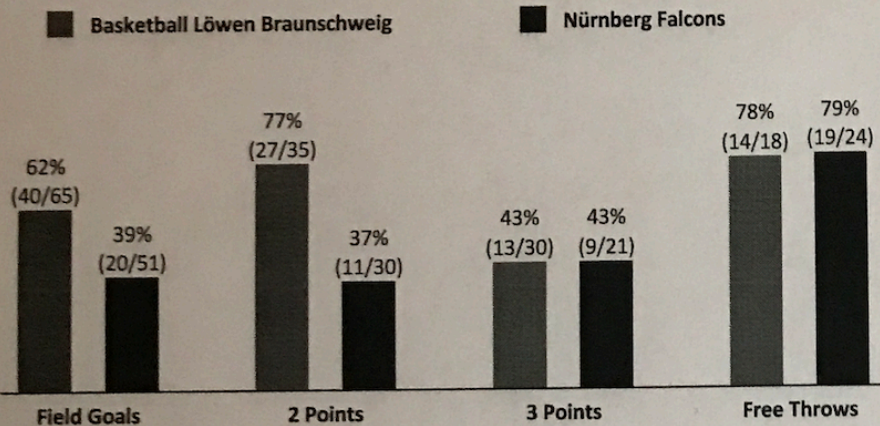

Referee: CICI GENTIAN
 Umpires: MÜLLER PATRICK / PAWLIK ALEKSANDRA
 Commissioner:

Attendance: 0
 MI 25 AUG 2021, 17:00, Game-ID: BRA_NUR

	Q1		Q2		Q3		Q4	
BRA	27	27	29	56	33	89	18	107
NÜR	18	18	14	32	20	52	16	68

BRA - Basketball Löwen Braunschweig (Coach: RAMIREZ Jesus)

No.	Name	Min	PTS	2 Points	3 Points	Field Goals	Free Throws	OR	DR	TR	AS	ST	TO	BS	SB	PF	FD	EFF	+/-	
0	BROWN Quindarius	19:40	10	4/5 (80%)		4/5 (80%)	2/2 (100%)	1	3	4	4	1	1			2	3	17	28	
1	KRÄMER David	20:47	5	1/1 (100%)	0/4 (0%)	1/5 (20%)	3/3 (100%)		4	4	4					2	3	9	13	
3	NTISCHLER Nicholas	18:37	11	4/7 (57%)	1/1 (100%)	5/8 (63%)		1	1	2	1	2	1			1		12	11	
4	VAN SLOOTEN Luc	19:27	21	3/3 (100%)	5/8 (63%)	8/11 (73%)		1		1		2	2			2		19	32	
*5	KLASSEN Owen	22:25	8	3/5 (60%)		3/5 (60%)	2/3 (67%)	4	6	10	5	2	1		1		3	21	18	
8	ROOSCH Simon	DNP																		
10	FRU Sananda	DNP																		
*13	BTISCHLER Brandon	12:50	9	3/3 (100%)	1/1 (100%)	4/4 (100%)			1	1	2		2			5		10	14	
*15	PETERKA Martin	25:37	11	2/2 (100%)	2/8 (25%)	4/10 (40%)	1/1 (100%)	1	3	4	5	2	3			4	1	13	15	
*19	SEHNAL Ondrej	24:55	9	2/2 (100%)	1/4 (25%)	3/6 (50%)	2/4 (50%)		1	1	4	1	2		1	2	5	8	15	
*21	AMAIZE Robin	16:51	10	1/1 (100%)	2/3 (67%)	3/4 (75%)	2/3 (67%)		3	3	3	1	1			4	2	14	27	
44	TURUDIC Benedikt	18:51	13	4/6 (67%)	1/1 (100%)	5/7 (71%)	2/2 (100%)	3	2	5	4	2	1		1	1	2	21	22	
Team / Coach								1		1			2			1		-1		
Totals			200:00	107	27/35 (77%)	13/30 (43%)	40/65 (62%)	14/18 (78%)	12	24	36	32	13	16		3	24	19	143	39

BRA	NÜR
12 / 24 / 36	7 / 13 / 20
32	15
24	20
19	23
16	20
13	6
54	20
13	11
10	4
44 (99:55)	0 (:)
13-0 (40:20)	4-0 (19:16)
	Lead Changes: 0
	Times Tied: 0

LEGEND
 Min Minutes Played DR Defensive Rebounds AS Assists BS Blocked Shots PF Fouls +/- Plus-Minus-Rating
 DNP Did Not Play OR Offensive Rebounds ST Steals SB Shots Blocked FD Fouls Drawn * Starters
 PTS Points TR Total Rebounds TO Turnovers EFF Efficiency = ((PTS + TR + AS + ST + BS) - ((FGA - FGM) + (FTA - FTM) + TO))