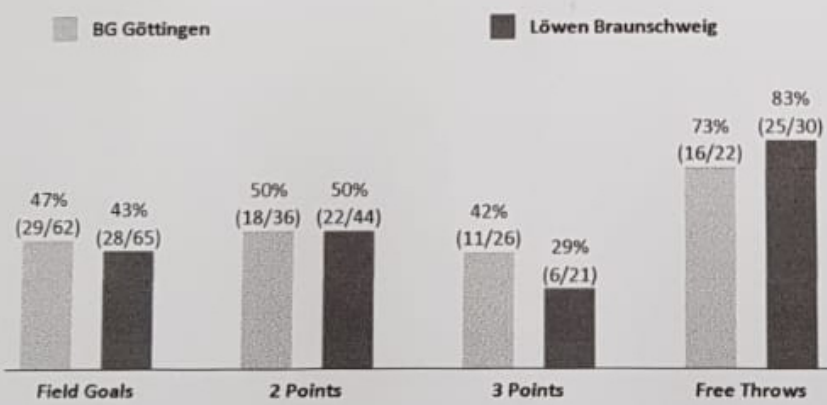

BS - Löwen Braunschweig (Coach:)

No.	Name	Min	PTS	2 Points	3 Points	Field Goals	Free Throws	OR	DR	TR	AS	ST	TO	BS	SB	PF	FD	EFF	+/-	
0	WANK	21:47	9	2/3 (67%)	0/3 (0%)	2/6 (33%)	5/6 (83%)	1	4	6	2	2	1		1	2	3	13	-6	
1	KONÉ	10:31	2	1/3 (33%)	0/1 (0%)	1/4 (25%)		1		1	1	1	1		1	1	1	1	-4	
2	WATKINS	DNP																		
3	ZEEB	11:14	3		1/1 (100%)	1/1 (100%)					3	2	1			3	2	7	2	
*4	VAN SLOOTEN	33:35	5	1/3 (33%)	0/5 (0%)	1/8 (13%)	3/4 (75%)	2	2	4	1		2			2	4	0	-9	
7	MEISNER	DNP																		
*8	ROBINSON	32:07	17	5/9 (56%)	1/2 (50%)	6/11 (55%)	4/5 (80%)		2	2	5	1	2		1	1	6	17	1	
*11	MUSHIDI	28:42	28	6/9 (67%)	4/6 (67%)	10/15 (67%)	4/5 (80%)	1	3	4	2		2	1		2	3	27	15	
12	GÖTTSCHE	14:19	0						1	1		1		2		3		4	2	
15	PETERKA	DNP																		
*34	SCHILLING	25:41	16	7/16 (44%)		7/16 (44%)	2/2 (100%)		6	6				1	4	2	3	14	0	
*35	JALLOW	27:50	7	0/1 (0%)	0/3 (0%)	0/4 (0%)	7/8 (88%)		4	4	2		3	1	1	3	6	6	9	
Team / Coach								3	3	6							6			
Totals			205:46	87	22/44 (50%)	6/21 (29%)	28/65 (43%)	25/30 (83%)	8	25	34	16	7	12	5	8	19	28	95	2

BG	BS
11 / 28 / 39	8 / 25 / 34
22	16
27	19
19	28
22	12
7	7
34	40
12	4
12	12
4 (22:18)	17 (41:58)
15-0 (76:77)	16-0 (39:53)
Lead Changes: 6	
Times Tied: 6	

EASycREDIT BBL.DE

Alle offiziellen Statistiken der easyCredit BBL, Daten, Rekorde usw.!

EASycREDIT BBL APPS

News, Stats, Tabelle, Spielplan und vieles mehr, immer dabei! Kostenfrei für iOS und Android

TELEKOM BASKETBALL.DE

Keinen Korb mehr verpassen - Alle Spiele der easyCredit BBL LIVE und in HD! Erleben sie jetzt das größte Basketball-Angebot Deutschlands zuhause und mobil! www.telekombasketball.de

LEGEND

Min	Minutes Played	DR	Defensive Rebounds	AS	Assists	BS	Blocked Shots	PF	Fouls	+/-	Plus-Minus-Rating
DNP	Did Not Play	OR	Offensive Rebounds	ST	Steals	SB	Shots Blocked	FD	Fouls Drawn	*	Starters